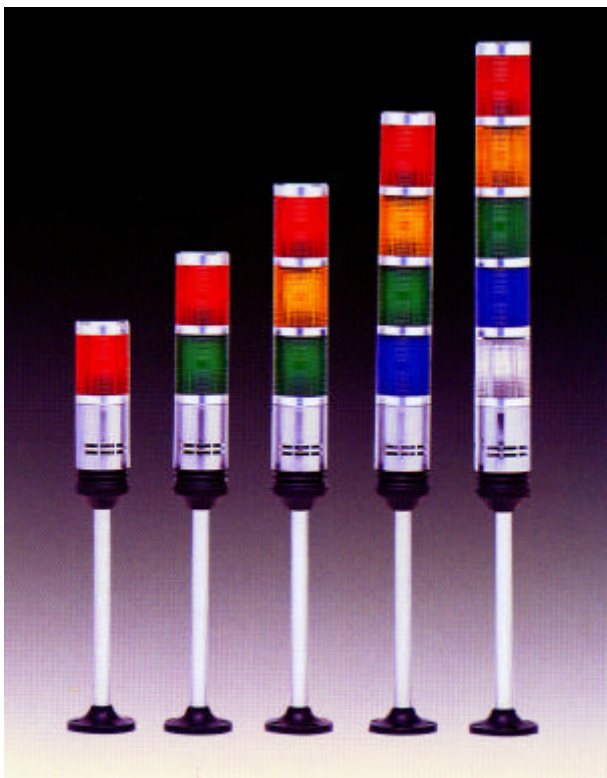

Tower Lights

Prism-cutting globe lens provides Superior light.

Pole Mount or Base Mount.

Vibration resistant.

Available Colors:

Red

Green

Yellow

Blue

White

All Options in one unit:

Steady Function

Flicker Function

Built-in Buzzer

AC120V and DC24V/AC24 Units.

Call us for more information !

Specifications:

Lamp:

8 Watts

Voltage:

AC 120V

AC 24V – DC 24V

Dimensions:

56mm Diameter

Height: (From Base)

Base Mount:

1 Lamp 215mm

2 Lamps 285mm

3 Lamps 355mm

4 Lamps 425mm

5 Lamps 496mm

Pole Mount:

1 Lamp 413mm

2 Lamps 483mm

3 Lamps 553mm

4 Lamps 623mm

5 Lamps 692mm

HIGH GRADE