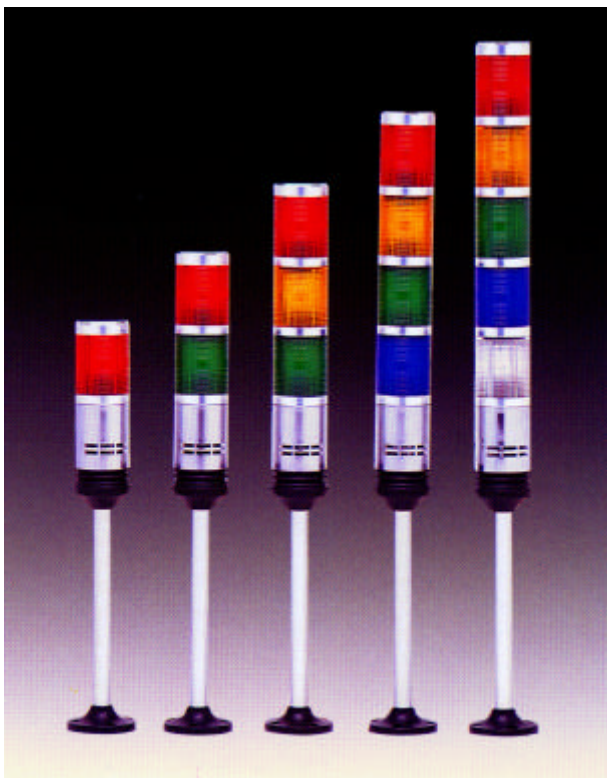

# Tower Lights

Prism-cutting globe lens provides Superior light.

Pole Mount or Base Mount.

Vibration resistant.

Available Colors:

Red

Green

Yellow

Blue

White

All Options in one unit:

Steady Function

Flicker Function

Built-in Buzzer

AC120V and DC24V/AC24V Units.

*Call us for more information !*

## Specifications:

Lamp:

8 Watts

Voltage:

AC 120V

AC 24V – DC 24V

Dimensions:

56mm Diameter

Height: (From Base)

Base Mount:

1 Lamp	215mm
2 Lamps	285mm
3 Lamps	355mm
4 Lamps	425mm
5 Lamps	496mm

Pole Mount:

1 Lamp	413mm
2 Lamps	483mm
3 Lamps	553mm
4 Lamps	623mm
5 Lamps	692mm

HIGH GRADE